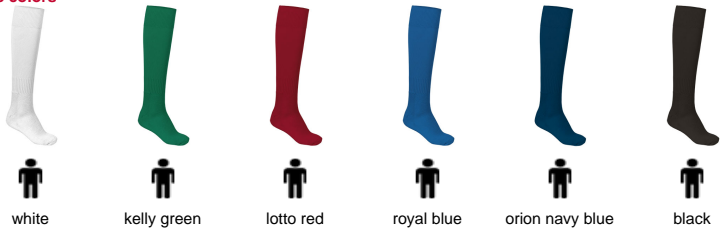

soccer socks **KRAMER**

POLYESTER 57%	COTTON 30%	NYLON 7%	ELASTANE 6%
DENSITY 650 g/m	BOX 100 uds.	BAG 1 uds.	

SYMBOLS MAINTENANCE:

57% polyester, 30% cotton, 7% nylon, 6% elastane. 650 g/m2 breathable and elastic fabric. Foot in cotton rest in polyester. Heel and toe reinforcement. Cuff and ankle with elastic. 100 units per box. Individual bag.

Approximate dimensions per size (cm.)

	adulto		
	35/38	39/42	43/46
alto	41	44	47
ancho	8	8.5	9

Available colors

Available colors for adult sizes